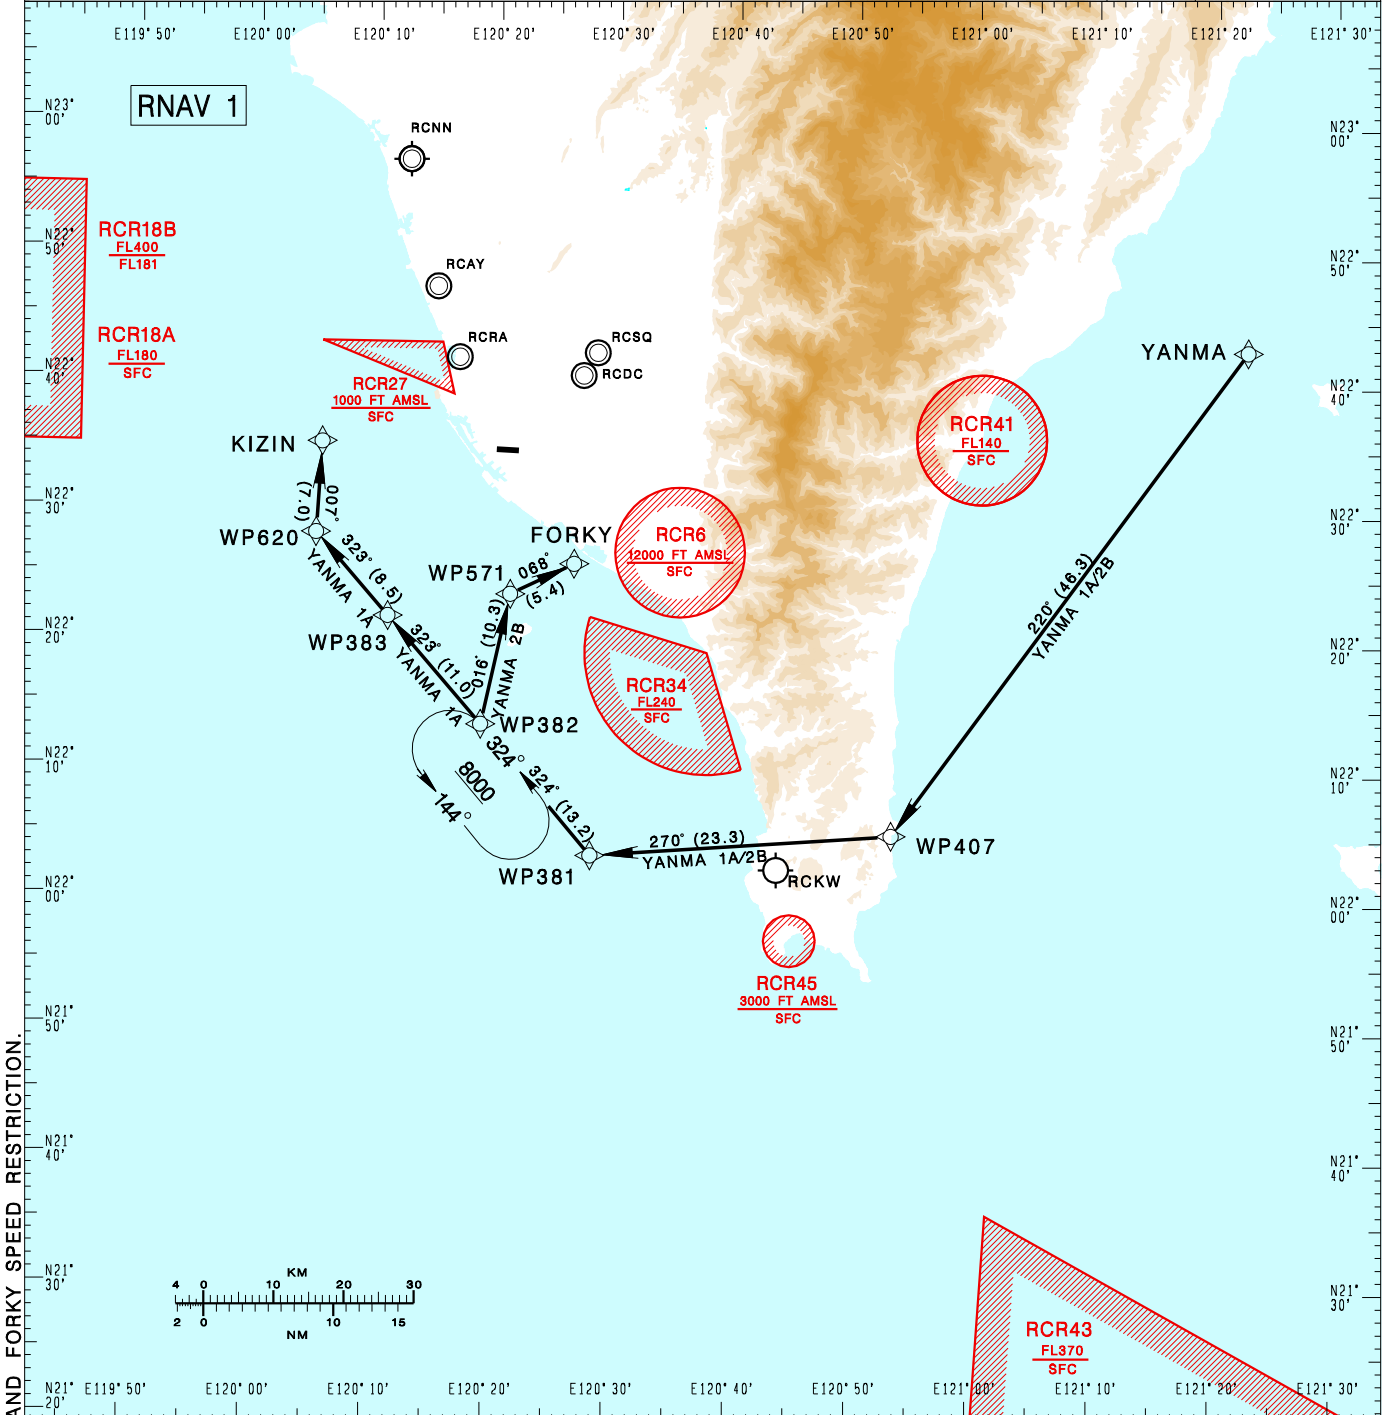

高雄國際機場
KAOHSIUNG INTL AD

YANMA 1A RCKH STAR
YANMA 2B RNAV(RWY09)
RNAV(RWY27)

TAIPEI ACC 127.9 129.1	KAOHSIUNG APP 124.7 125.7 119.4	ATIS 127.8	VAR 4°W-2023	12100' MSA ARP 25NM			
Apt Elev: 32'		Trans Level: FL130			Trans Alt: 11,000'		
BEARINGS ARE MAGNETIC; DISTANCES ARE NAUTICAL MILES; ELEVATIONS, HEIGHTS IN FEET							

YANMA ONE ALFA RNAV ARRIVAL
Depart YANMA then to WP407, WP381, WP382, WP383, WP620, KIZIN.
Cross WP407 at or above FL210, cross WP383 at or above 8,000ft,
cross WP620 at or below 7,000ft, cross KIZIN at or above 3,000ft.

YANMA TWO BRAVO RNAV ARRIVAL
Depart YANMA then to WP407, WP381, WP382, WP571, FORKY.
Cross WP407 at or above FL210, cross FORKY at or above 4,000ft.

NOTE
YANMA 1A:
Speed restriction of 210KT IAS maximum AT KIZIN.
YANMA 2B:
1. Speed restriction of 210KT IAS maximum AT FORKY.
2. ATS surveillance required.